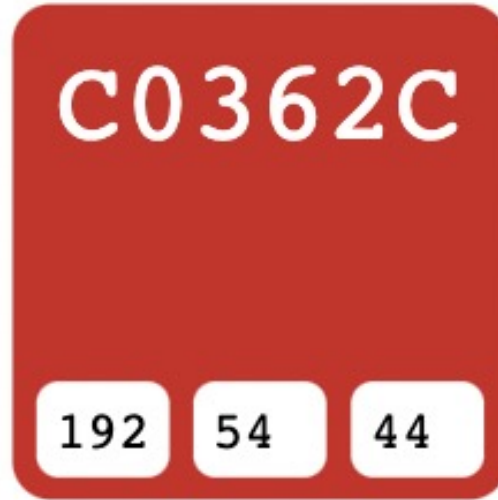

CORPORATE COLOR CODES FOR BARUS BARUS KURUMSAL RENKLERI

MAIN COLOR – ANA RENK

The hexadecimal color code **#c0362c** is a shade of red. In the RGB color model **#c0362c** is comprised of 75.29% red, 21.18% green and 17.25% blue. In the HSL color space **#c0362c** has a hue of 4° (degrees), 63% saturation and 46% lightness.

SECONDARY COLOR – IKINCIL RENK

The hexadecimal color code **#f3efe0** is a very light shade of yellow. In the RGB color model **#f3efe0** is comprised of 95.29% red, 93.73% green and 87.84% blue. In the HSL color space **#f3efe0** has a hue of 47° (degrees), 44% saturation and 92% lightness.